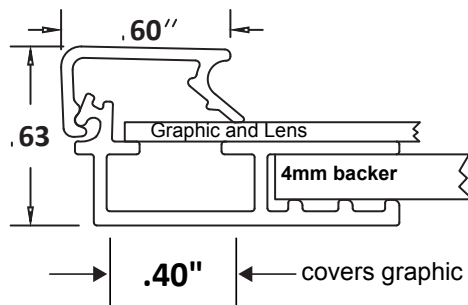

New SQUARE Mini Flip Frame

Square Mini Flip profile is only .60" wide, all 4 sides flip up. Slim stylish great looks !

Attractive, slender SQUARE Mini FlipUp frame. Easy front load graphic loading, all 4 sides flip up. Any size made, 1 or 10,000. Silver or Black stock colors.

Contact: Alpina Manufacturing LLC Made in Chicago, IL
sales@fastchangeframes.com • www.fastchangeframes.com
 Live Pro Help: 1-800-915-2828 • 8am-5pm CST M-F

New SQUARE Mini Flip Frame

Square Mini Flip profile is only .60" wide, all 4 sides flip up. Slim stylish great looks !

Attractive, slender SQUARE Mini FlipUp frame. Easy front load graphic loading, all 4 sides flip up. Any size made, 1 or 10,000. Silver or Black stock colors.

Mini Flip-flat square top

Actual Size