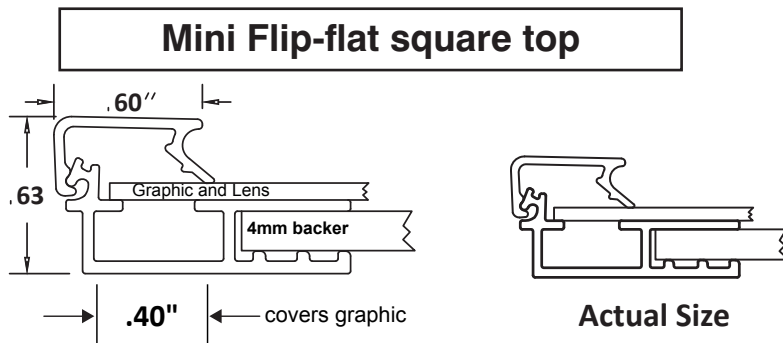

New SQUARE Mini Flip Frame

Square Mini Flip profile is only .60" wide, all 4 sides flip up. Slim stylish great looks !

Attractive, slender SQUARE Mini FlipUp frame. Easy front load graphic loading, all 4 sides flip up. Any size made, 1 or 10,000. Silver or Black stock colors.

Contact: Alpina Manufacturing LLC Made in Chicago, IL
sales@fastchangeframes.com • www.fastchangeframes.com
 Live Pro Help: 1-800-915-2828 • 8am-5pm CST M-F

New SQUARE Mini Flip Frame

Square Mini Flip profile is only .60" wide, all 4 sides flip up. Slim stylish great looks !

Attractive, slender SQUARE Mini FlipUp frame. Easy front load graphic loading, all 4 sides flip up. Any size made, 1 or 10,000. Silver or Black stock colors.

Mini Flip-flat square top

Actual Size